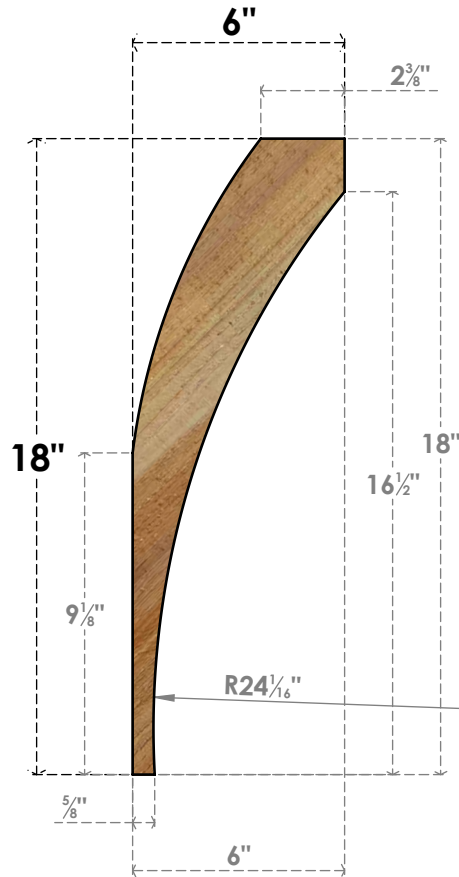

# BRC06X06X18THR00RWR

6"W X 6"D X 18"H THORTON ROUGH SAWN BRACE, WESTERN RED CEDAR

**SIDE**

**FRONT**

EKENA MILLWORK  
 2300 WEST MAIN ST.  
 CLARKSVILLE, TX 75426  
 TOLL FREE: 866-607-0453  
 WWW.EKENAMILLWORK.COM

**NOTES**

1. INSTALLATION TO BE COMPLETED IN ACCORDANCE WITH MANUFACTURER'S SPECIFICATIONS.
2. DRAWING MAY NOT BE TO SCALE
3. THIS DRAWING IS INTENDED FOR DESIGN AND PLANNING PURPOSES ONLY.
4. ALL INFORMATION CONTAINED HEREIN WAS CURRENT AT THE TIME OF DEVELOPMENT BUT MUST BE REVIEWED AND APPROVED BY THE PRODUCT MANUFACTURER TO BE CONSIDERED ACCURATE.
5. PRODUCTS ARE NOT KILN DRIED. THIS ITEM IS UNIQUE AND WILL CONTAIN THE NATURAL VARIATIONS THAT THE WOOD SPECIES OFFERS. THIS MAY RESULT IN VARIATIONS UP TO 1/4"