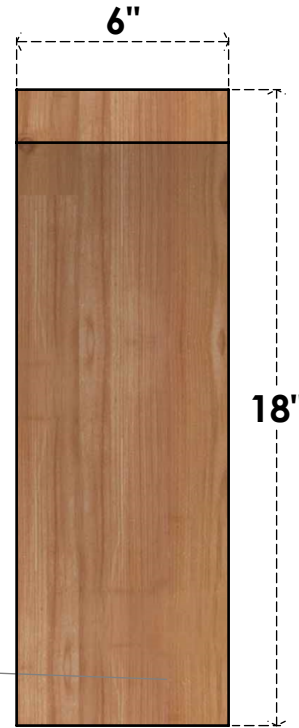

# BRC06X06X18THR00RWR

6"W X 6"D X 18"H THORTON ROUGH SAWN BRACE, WESTERN RED CEDAR

**SIDE**

**FRONT**

EKENA MILLWORK  
 2300 WEST MAIN ST.  
 CLARKSVILLE, TX 75426  
 TOLL FREE: 866-607-0453  
 WWW.EKENAMILLWORK.COM